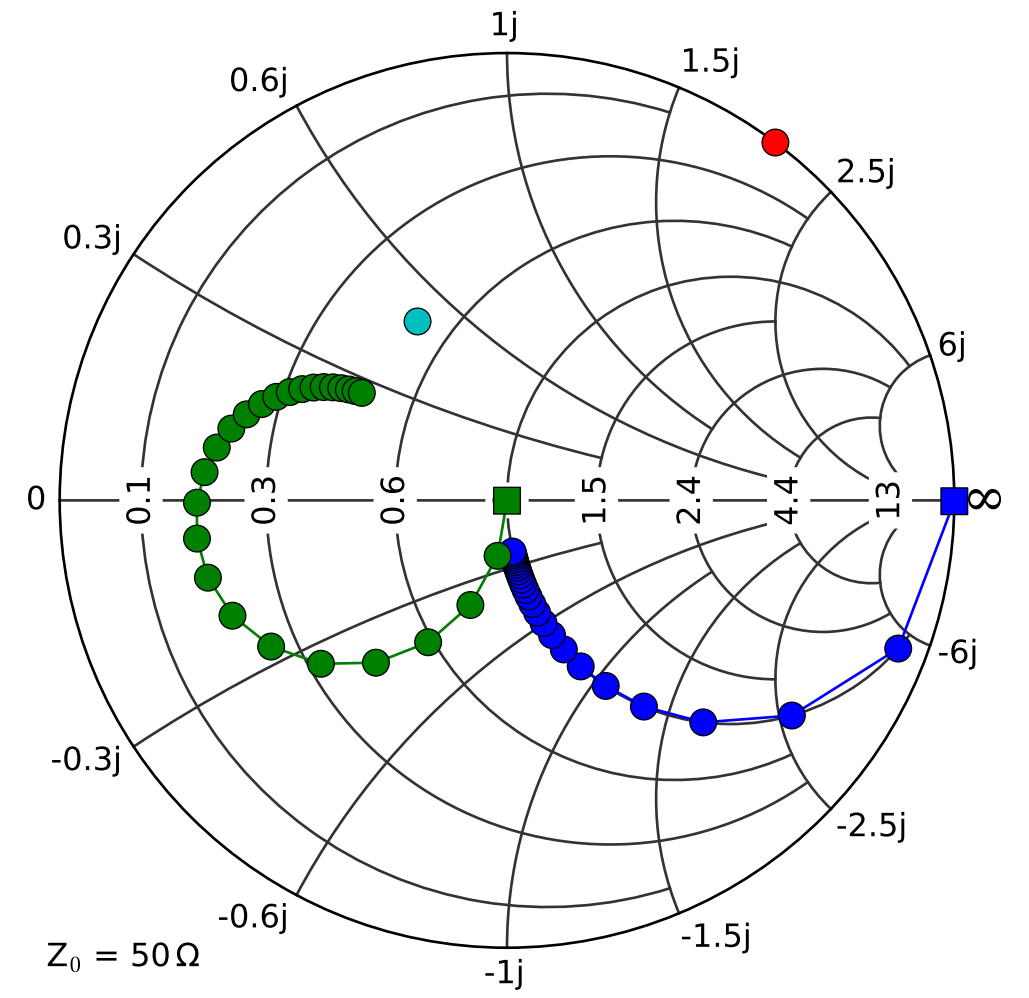

HackLines: off - StartMarker: None
EndMarker: None - Rotate: off

HackLines: on - StartMarker: 's'
EndMarker: '^' - Rotate: off

HackLines: on - StartMarker: 's'
EndMarker: None - Rotate: off

HackLines: on - StartMarker: custom
EndMarker: custom - Rotate: off

HackLines: on - StartMarker: 's'
EndMarker: '^' - Rotate: on

HackLines: on - StartMarker: None
EndMarker: '^' - Rotate: off